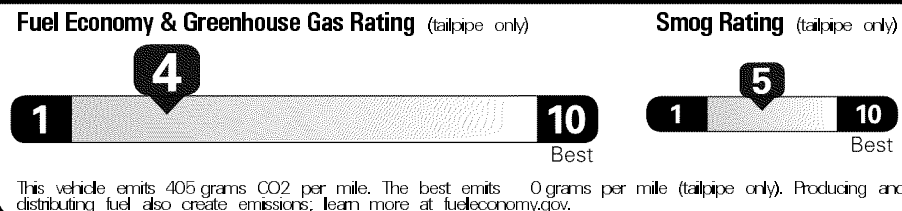

Actual results will vary for many reasons, including driving conditions and how you drive and maintain your vehicle. The average new vehicle gets 27 MPG and costs $7,500 to fuel over 5 years. Cost estimates are based on 15,000 miles per year at $2.70 per gallon. MPGe is miles per gasoline gallon equivalent. Vehicle emissions are a significant cause of climate change and smog.

fueleconomy.gov
Calculate personalized estimates and compare vehicles

SUB-TOTAL $53,920.00
DELIVERY, PROCESSING AND HANDLING FEE 1,025.00
TOTAL **$54,945.00**

GOVERNMENT 5-STAR SAFETY RATINGS

Overall Vehicle Score ★★★★★
Based on the combined ratings of frontal, side and rollover. Should ONLY be compared to other vehicles of similar size and weight.

Frontal Crash Driver Passenger ★★★★★
Based on the risk of injury in a frontal impact. Should ONLY be compared to other vehicles of similar size and weight.

Side Crash Front seat Rear seat ★★★★★
Based on the risk of injury in a side impact.

Rollover ★★★★★
Based on the risk of rollover in a single-vehicle crash.

APPLICABLE FEDERAL TAXES NOT INCLUDED

Manufacturer's suggested retail price includes manufacturer's recommended pre-delivery service.

License and title fees, state, local and applicable federal taxes, and dealer installed options and accessories are not included in the manufacturer's suggested retail price.

LEXUS NEW VEHICLE LIMITED WARRANTY
Limited warranty coverage highlights include
^ 4YR / 50000 mile basic coverage
^ 6YR / 70000 mile powertrain coverage
^ 6YR / Unlimited mile corrosion perforation warranty

See your Warranty and Services Guide for details.

LEXUS IS PLEASED TO OFFER THE FOLLOWING OWNER SUPPORT PACKAGE WITH EACH NEW LEXUS
^ 24 hour, 365 day/yr. roadside assistance plan
^ Complimentary 1st and 2nd scheduled maintenance services
^ Lodging for emergency breakdown 100 miles from home

An extended service contract may be available for this vehicle. Ask dealer for details

738 TMMC L410

Star ratings range from 1 to 5 stars (★★★★★) with 5 being the highest.
Source: National Highway Traffic Safety Administration (NHTSA)
www.safercar.gov or 1-888-327-4236