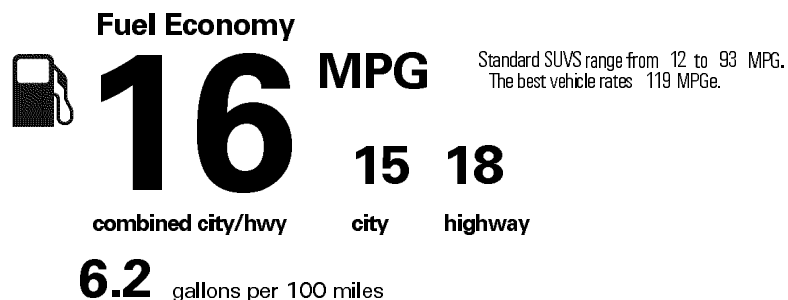

Not Original - Copy

on 2017-02-10 09:02:48 (UTC)

EPA DOT Fuel Economy and Environment

Gasoline Vehicle

You spend \$6,000 more in fuel costs over 5 years compared to the average new vehicle.

Annual fuel cost \$2,600