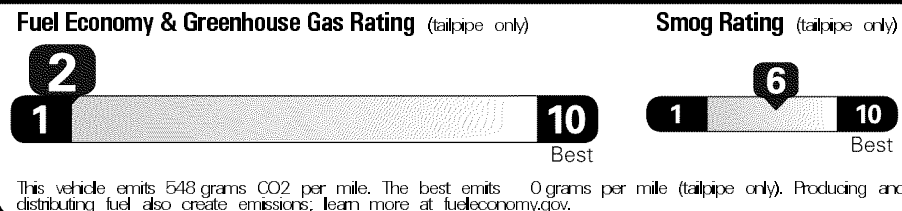

Not Original - Copy

on 2017-02-10 09:02:48 (UTC)

EPA DOT Fuel Economy and Environment

Gasoline Vehicle

You spend \$6,000 more in fuel costs over 5 years compared to the average new vehicle.

Annual fuel cost \$2,600